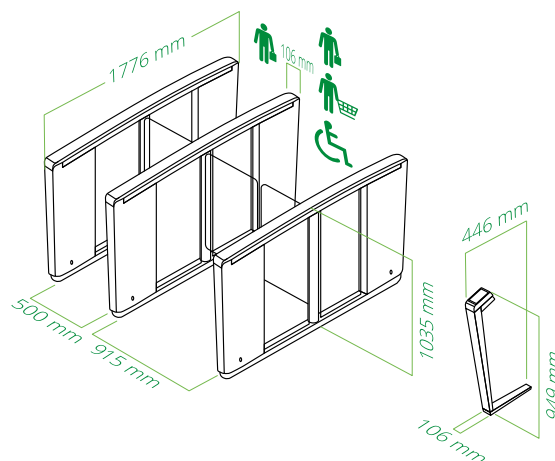

DIMENSIONS

Lifeline Speedlane Swing and Lifeline Boost